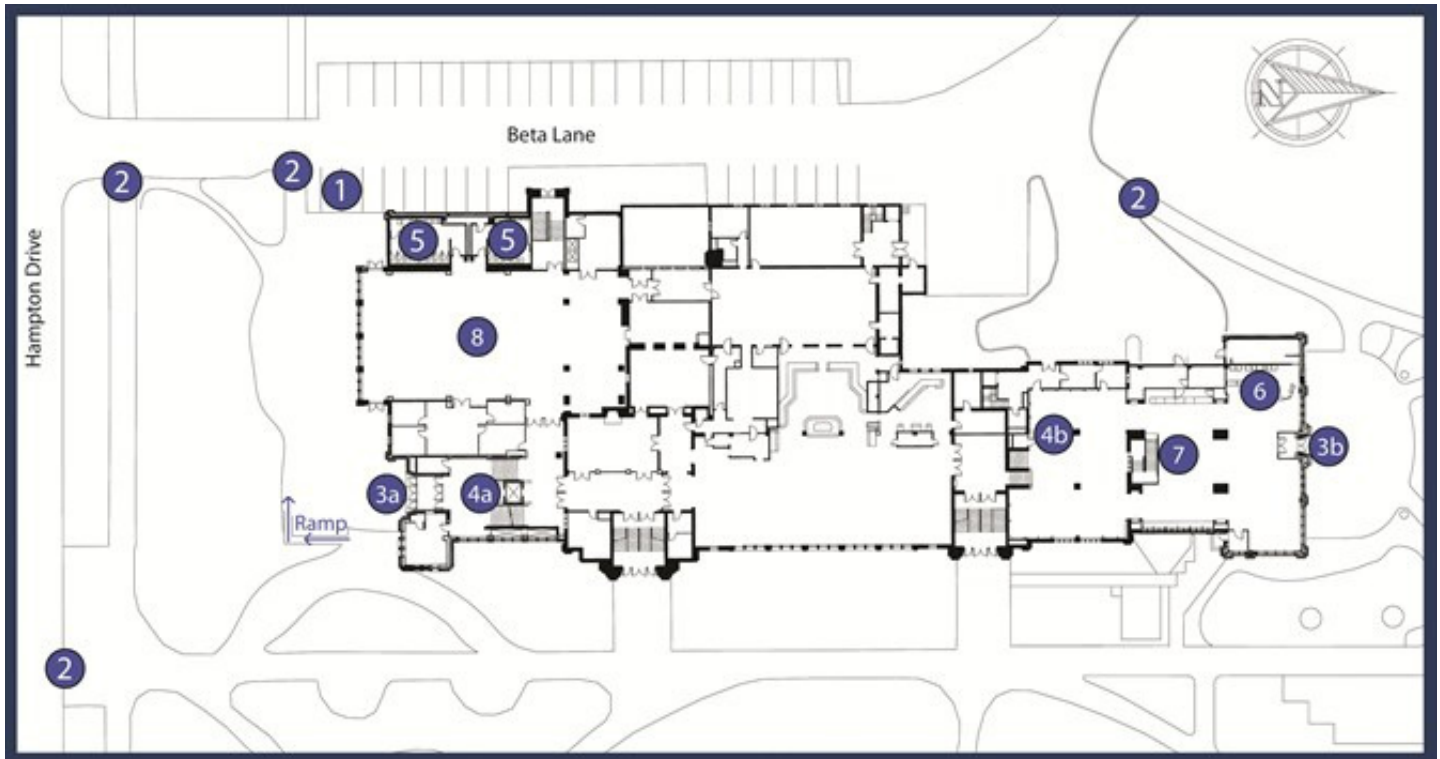

Student Disability Services

Atherton Union

1. Accessible Parking: Requires a license plate or temporary tag
2. Curb Cuts
3. Accessible Entrances
 - 3a. Ramp and automatic door openers into south entrance of Atherton.
 - 3b. Automatic door openers into Starbucks and University Bookstore (north side of Atherton).
4. Elevators
 - 4a. Elevator providing access to all levels on the south side of the building.
 - 4b. Elevator within the bookstore providing access to the lower textbook division as well as to the C-Club on the first floor. PLEASE RING BELL OR ASK FOR ASSISTANCE.
5. Accessible Restrooms
6. Starbucks
7. University Bookstore
8. Reilly Room